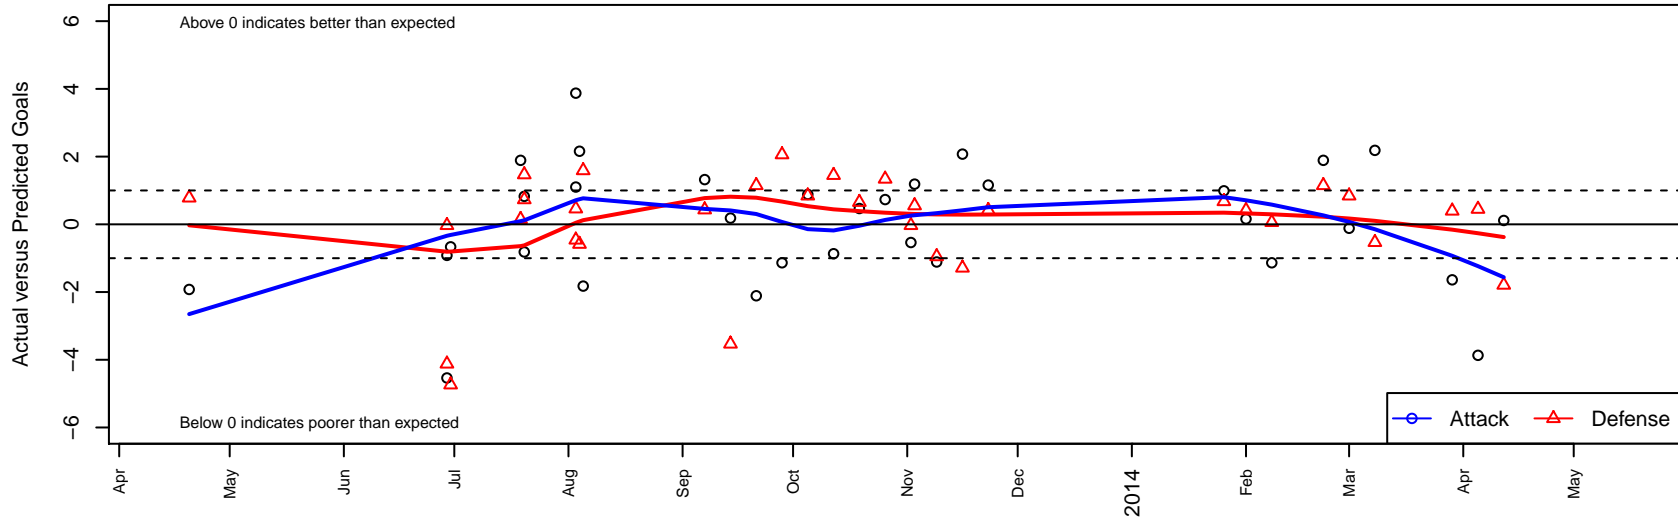

Slammers Orange B00

Rainier Valley Slammers
 Auburn, WA
 B00 total strength=841
 attack=1.75 defense=0.76
 fall league = RCL B00 Div 4, Spr RCL B00 Div 4
 notes= Hargett 2013
 alt names used:
 Slammers Orange B00
 Slammers Orange
 Slammers B00 Orange
 RVS B00 Orange
 RV Slammers Orange [B00]
 RAINIER VALLEY SLAMMERS RVSB00ORAN
 RV Slammers B00 Hargett

Venues played:
 Challenger Div 2 Cup U12
 RVS Classic BU13
 Nike Crossfire Challenge Silver U13
 SeaTac Cup U13 U13
 RCL B00 Div 4
 Spr RCL B00 Div 4
 Challenge Cup B00 Division 2 – Challenge 2

Slammers Orange B00
 Dots are actual minus expected GF (blue circles) and GA (red triangles).
 Blue line is smoothed change in attack strength. Red is smoothed change in defense strength.